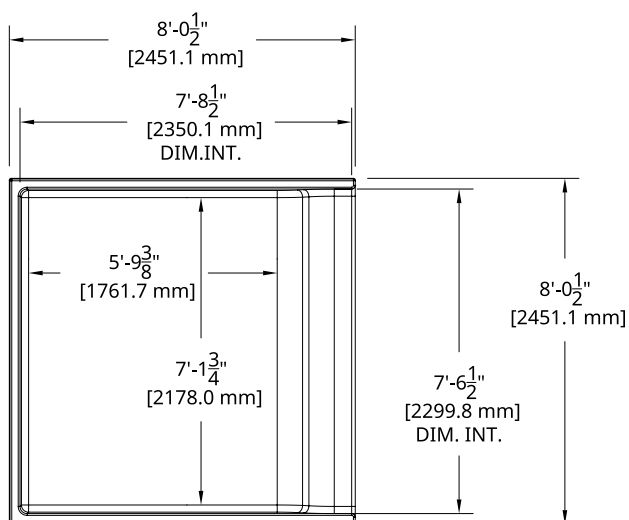

TANZA

8' x 8'

Available colors

TANZA RELAXATION MODULE

DIMENSIONS	8' x 8'
DEPTH	0.865'
WEIGHT EMPTY POOL	233.07 lbs · 106 kg
INTERIOR VOLUME	38.247 ft ³ · 1.08 m ³
WATER VOLUME	1 083 L · 286 gal

MODELS COMPATIBLE WITH THE TANZA 8 X 8 MODULE:

ALL AQUARINO MODELS,
ACCORDING TO THE CONFIGURATIONS ON PAGE 2.

*PLEASE MAKE SURE TO CHOOSE THE TANZA MODULE THAT IS COMPATIBLE WITH YOUR POOL MODEL.

TANZA

8' x 8'

Installation options available

1.

2.

*PLEASE MAKE SURE TO CHOOSE THE TANZA MODULE THAT IS COMPATIBLE WITH YOUR POOL MODEL.