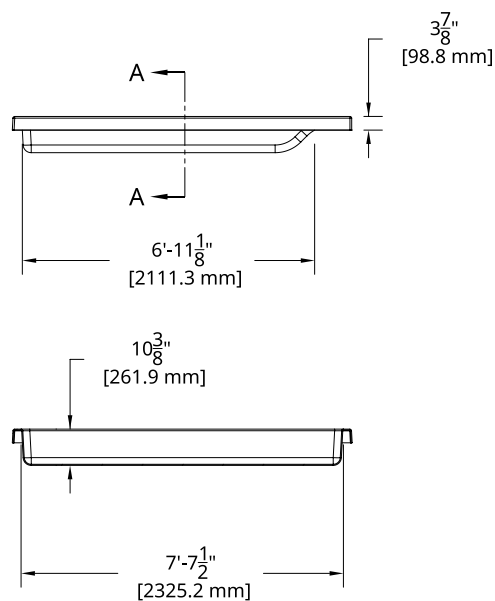

TANZA

8' x 8'

Available colors

TANZA RELAXATION MODULE

DIMENSIONS	8' x 8'
DEPTH	0.865'
WEIGHT EMPTY POOL	233.07 lbs · 106 kg
INTERIOR VOLUME	38.247 ft ³ · 1.08 m ³
WATER VOLUME	1 083 L · 286 gal

MODELS COMPATIBLE WITH THE TANZA 8 X 8 MODULE:

ALL AQUARINO MODELS,
ACCORDING TO THE CONFIGURATIONS ON PAGE 2.

*PLEASE MAKE SURE TO CHOOSE THE TANZA MODULE THAT IS COMPATIBLE WITH YOUR POOL MODEL.

TANZA

8' x 8'

Installation options available

1.

2.

*PLEASE MAKE SURE TO CHOOSE THE TANZA MODULE THAT IS COMPATIBLE WITH YOUR POOL MODEL.