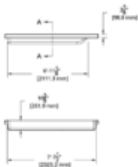

MODELS COMPATIBLE WITH THE TANZA 8 X 8 MODULE:

ALL AQUARINO MODELS ACCORDING TO THE CONFIGURATIONS ON PAGE 2

PLEASE MAKE SURE TO CHOOSE THE TANZA MODULE THAT IS COMPATIBLE WITH YOUR POOL MODEL.