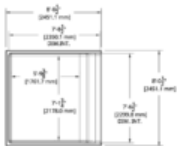

MODELS COMPATIBLE WITH THE TANZA 8 X 8 MODULE:

ALL AQUARINO MODELS ACCORDING TO THE CONFIGURATIONS ON PAGE 2

PLEASE MAKE SURE TO CHOOSE THE TANZA MODULE THAT IS COMPATIBLE WITH YOUR POOL MODEL.