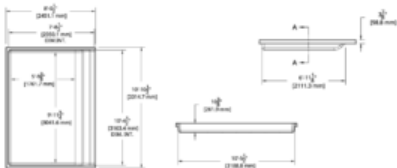

MODELS COMPATIBLE

WITH THE TANZA 8 X 11 MODULE:

ALL AQUARINO MODELS EXCEPT DINOCL.

PLEASE MAKE SURE TO CHOOSE THE TANZA MODULE THAT IS COMPATIBLE WITH YOUR POOL MODEL.