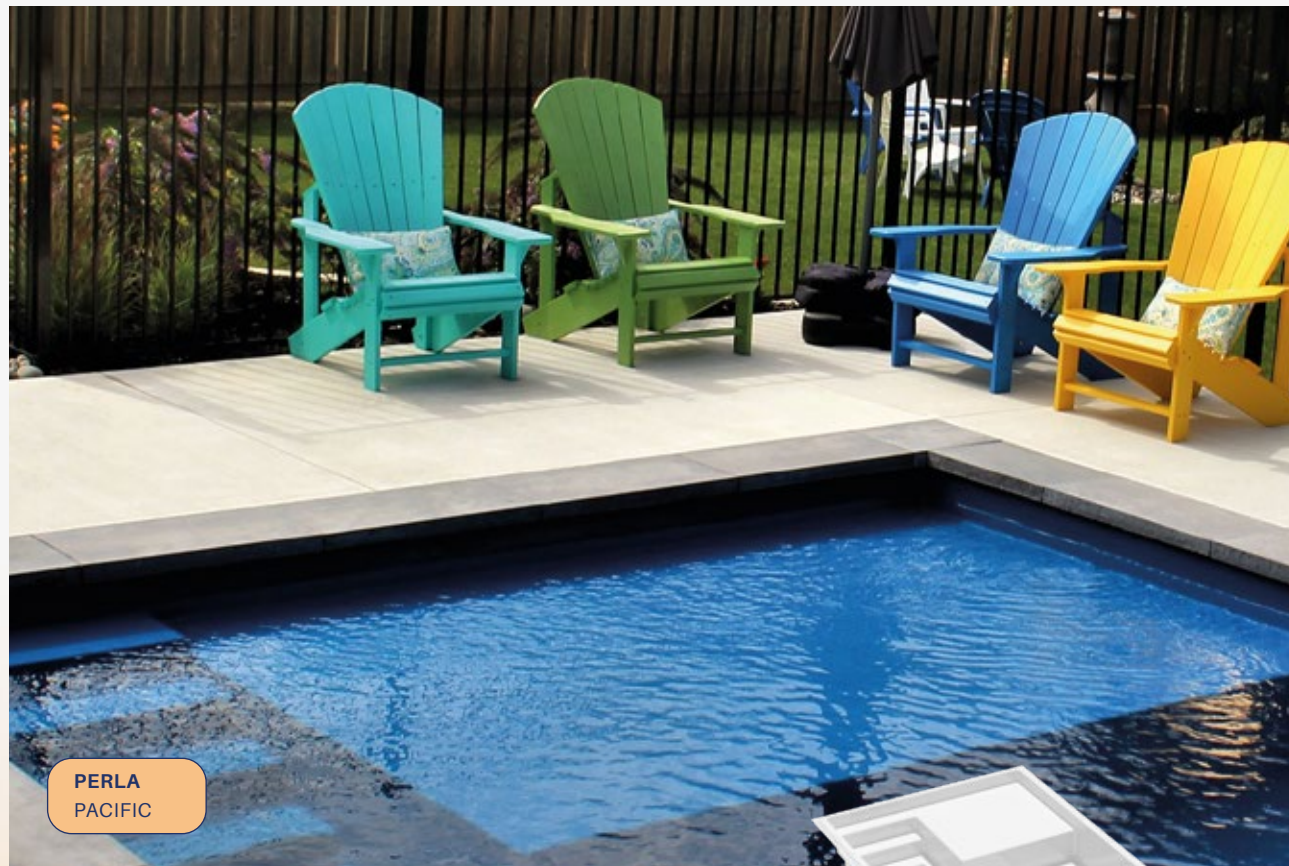

PERLA

The Perla model stands out for its unique beach area. You'll be able to fully enjoy the flat zone while having convenient access to the stairs.

A

SIZE AVAILABLE

12' x 24'

depth 4' 10"

Did you know ?

Our fiberglass pools require less maintenance than traditional pools and offer natural heating.

Discover our advantages:

A

SIZES AVAILABLE

14' x 31'

depth 4' 10"

B

14' x 36'

depth 4' 10"

QUARTZ

The Quartz pool model features an extensive beach area along with a simple bench. Its unique design allows the entire family to maximize the pool space.