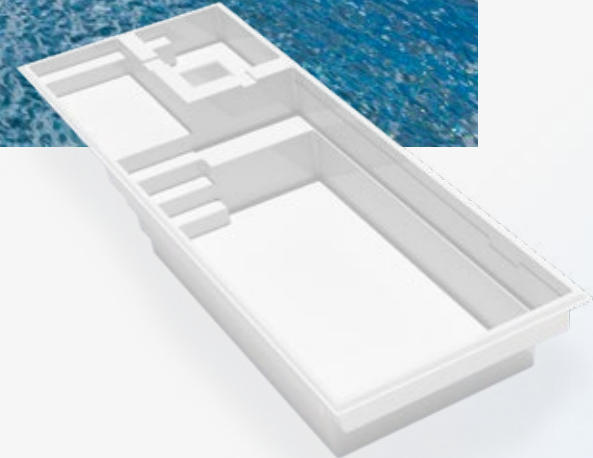

### SIZES AVAILABLE

14' x 31'

depth 4' 10"

B

14' x 36'

depth 4' 10"

# QUARTZ

The Quartz pool model features an extensive beach area along with a simple bench. Its unique design allows the entire family to maximize the pool space.

A

**SIZES AVAILABLE**

14' x 31'

depth 4' 10"