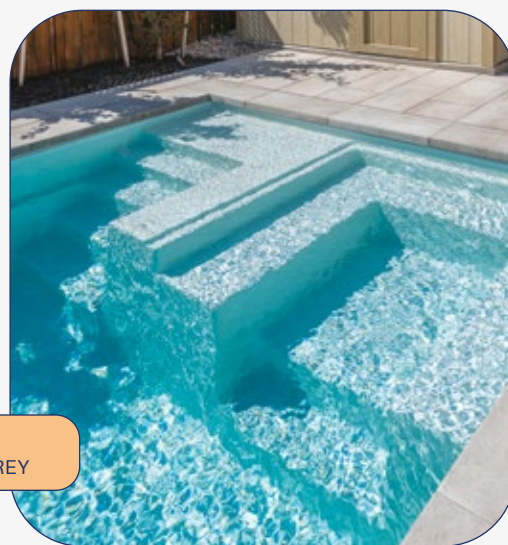

SIZES AVAILABLE

12' x 28'

depth 4' 10"

B

12' x 32'

depth 4' 10"

LAZULI
ARCTIC GREY