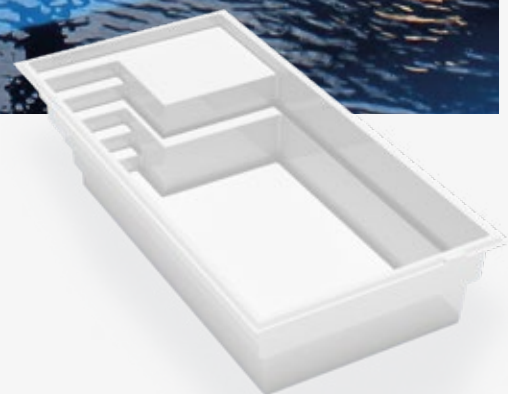

PERLA

The Perla model stands out for its unique beach area. You'll be able to fully enjoy the flat zone while having convenient access to the stairs.