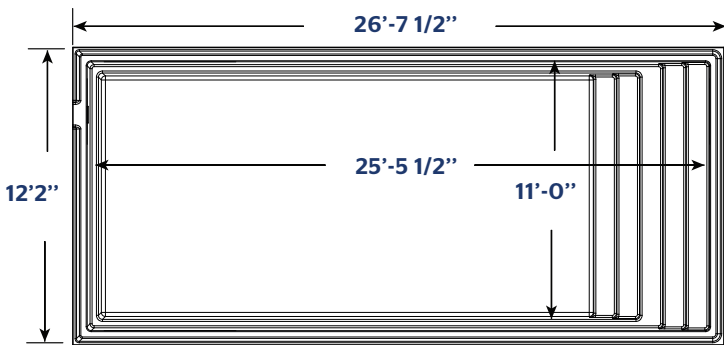

## 1226 | 12 X 26

**INCLUDED:**  
SKIMMER | RETURN | DRAIN

AVAILABLE COLORS

STANDARD

OPTIONAL COLORS

WEIGHT EMPTY POOL	1965 POUNDS   891.3 KGS
INTERIOR VOLUME	1050.86 CUBIC FEET
WATER VOLUME	29 757 LITERS   7,861 GALLONS