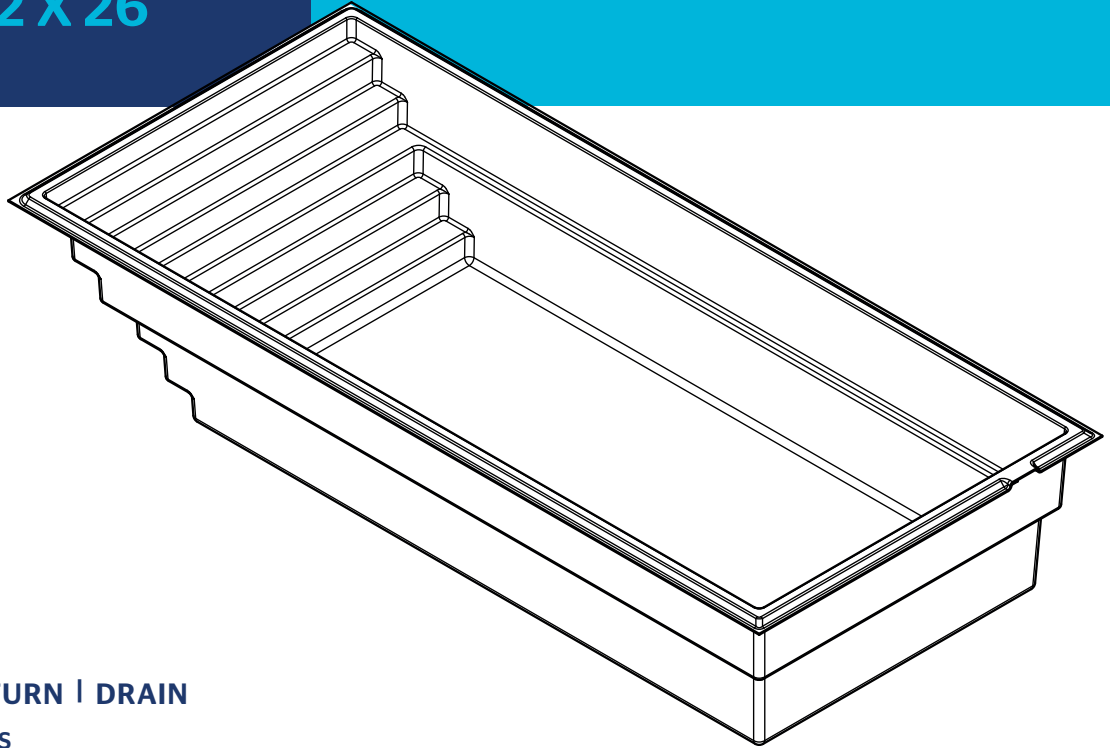

# AQUARINO

## 1226 | 12 X 26

**INCLUDED:**  
SKIMMER | RETURN | DRAIN

AVAILABLE COLORS

STANDARD

OPTIONAL COLORS

WEIGHT EMPTY POOL	1965 POUNDS   891.3 KGS
INTERIOR VOLUME	1050.86 CUBIC FEET
WATER VOLUME	29 757 LITERS   7,861 GALLONS