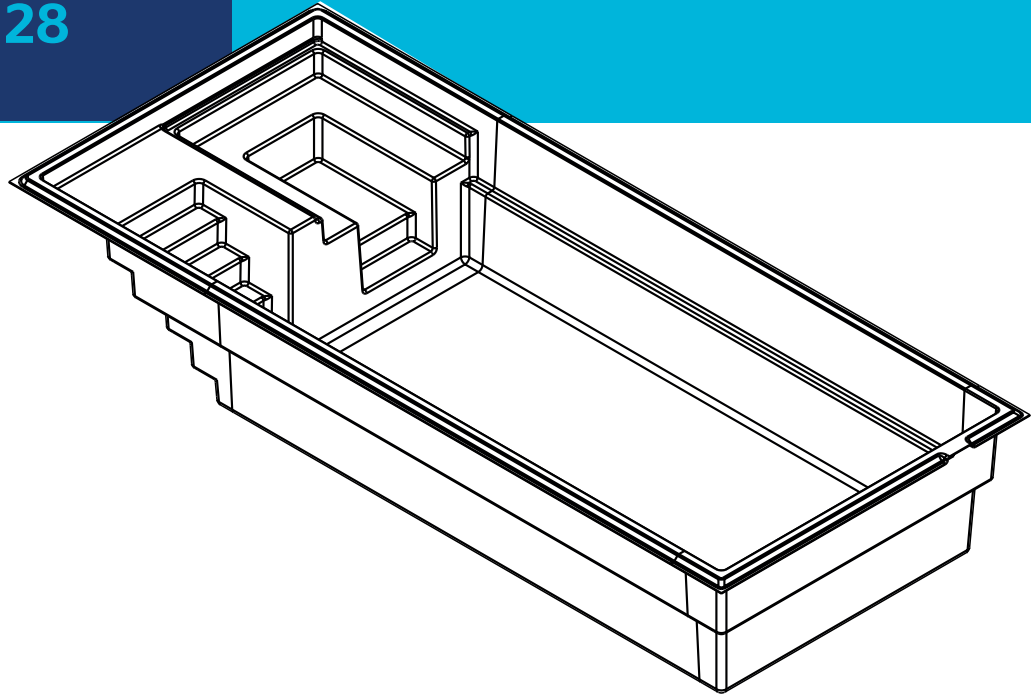

AQUARINO

1228 | 12 X 28

INCLUDED:
SKIMMER | RETURN | DRAIN

AVAILABLE COLORS

WEIGHT EMPTY POOL	2297 POUNDS 1042 KGS
INTERIOR VOLUME	1051 CUBIC FEET
WATER VOLUME	29 761 LITERS 7862 GALLONS