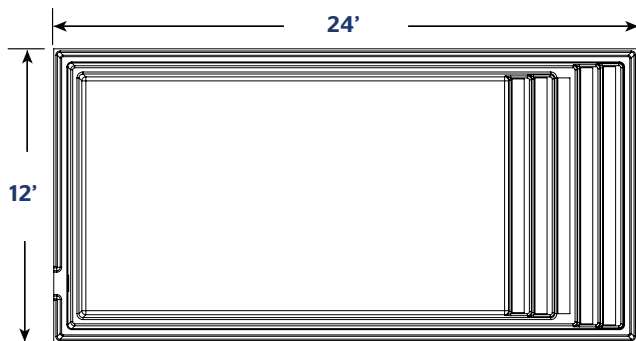

AQUARINO

1224 | 12 X 24

INCLUDED:
SKIMMER | RETURN | DRAIN

AVAILABLE COLORS

STANDARD

OPTIONAL COLORS

WEIGHT EMPTY POOL	1800 POUNDS 816 KGS
INTERIOR VOLUME	938 CUBIC FEET
WATER VOLUME	26,560 LITERS 7,016 GALLONS