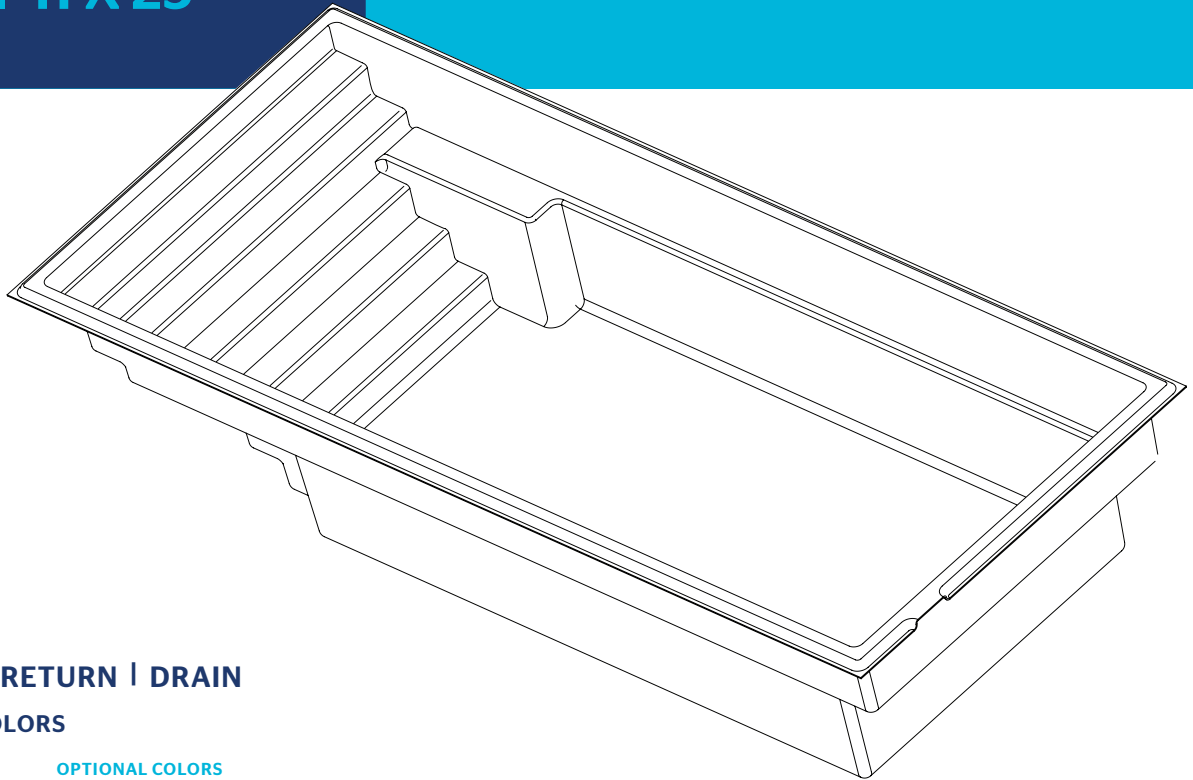

# AQUARINO

## 1125 | 11 X 25

**INCLUDED:  
SKIMMER | RETURN | DRAIN**

**AVAILABLE COLORS**

STANDARD

OPTIONAL COLORS

WEIGHT EMPTY POOL	1,700 POUNDS   770 KGS
INTERIOR VOLUME	711 CUBIC FEET
WATER VOLUME	22,452 LITERS   5,931 GALLONS