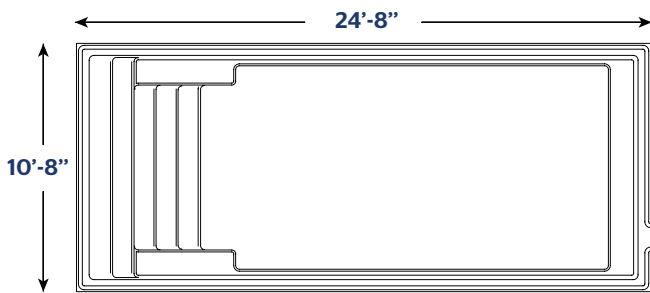

## 1125 | 11 X 25

**INCLUDED:  
SKIMMER | RETURN | DRAIN**

**AVAILABLE COLORS**

STANDARD

OPTIONAL COLORS

WEIGHT EMPTY POOL	1,700 POUNDS   770 KGS
INTERIOR VOLUME	711 CUBIC FEET
WATER VOLUME	22,452 LITERS   5,931 GALLONS