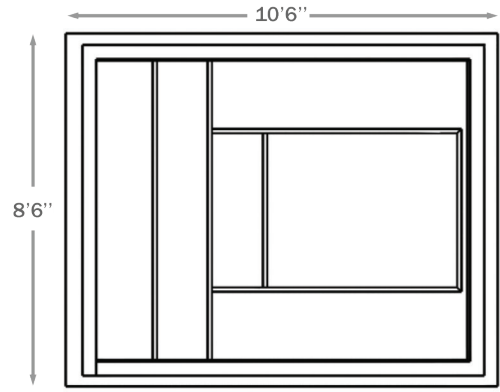

AQUARINO

810 | 8 X 10

INCLUDED:
SKIMMER | RETURN | DRAIN

AVAILABLE COLORS

STANDARD

OPTIONAL COLORS

WEIGHT EMPTY POOL	550 POUNDS 250 KGS
INTERIOR VOLUME	160 CUBIC FEET
WATER VOLUME	3,600 LITERS 950 GALLONS

2 SHOWROOMS:
NORTH SHORE: 490 SICARD STREET, MASCOUCHE, J7K 3G5
SOUTH SHORE: 45 NOBEL ROAD, ST-MATHIEU-DE-BELOEIL, J3G 4S5
AQUARINO.CA