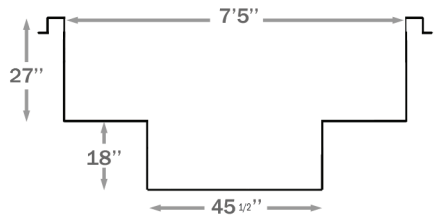

AQUARINO

810 | 8 X 10

INCLUDED:
SKIMMER | RETURN | DRAIN

AVAILABLE COLORS

STANDARD

OPTIONAL COLORS

WEIGHT EMPTY POOL	550 POUNDS 250 KGS
INTERIOR VOLUME	160 CUBIC FEET
WATER VOLUME	3,600 LITERS 950 GALLONS

2 SHOWROOMS:
NORTH SHORE: 490 SICARD STREET, MASCOUCHE, J7K 3G5
SOUTH SHORE: 45 NOBEL ROAD, ST-MATHIEU-DE-BELOEIL, J3G 4S5
AQUARINO.CA