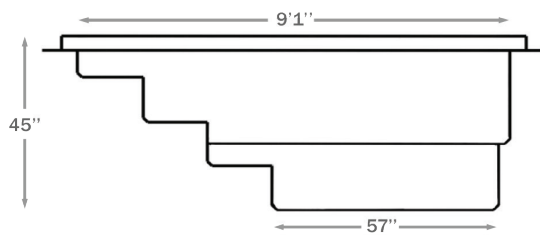

AQUARINO

810 | 8 X 10

INCLUDED:
SKIMMER | RETURN | DRAIN

AVAILABLE COLORS

STANDARD

OPTIONAL COLORS

WEIGHT EMPTY POOL	550 POUNDS 250 KGS
INTERIOR VOLUME	160 CUBIC FEET
WATER VOLUME	3,600 LITERS 950 GALLONS

2 SHOWROOMS:
NORTH SHORE: 490 SICARD STREET, MASCOUCHE, J7K 3G5
SOUTH SHORE: 45 NOBEL ROAD, ST-MATHIEU-DE-BELOEIL, J3G 4S5
AQUARINO.CA